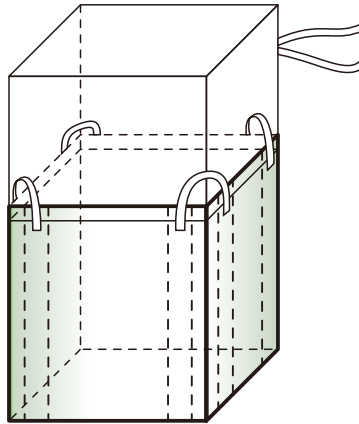

click to
Contact us

SSB-401

SSB-402

SSB-403

SSB-404

PHYSICAL CHARACTERISTICS

Volume Capacity(m ³)		0.8	1	1.2	1.4	1.6
BASE (87cm X 87cm) No side seam	HEIGHT (cm)	120	145	170	195	220
BASE (90cm X 90cm) 4 side seam						
Fabric: U.V Stabilized Polypropylene Cloth						
Safe Working Load: 1500kgs.						
Safety Factor: 5:1						