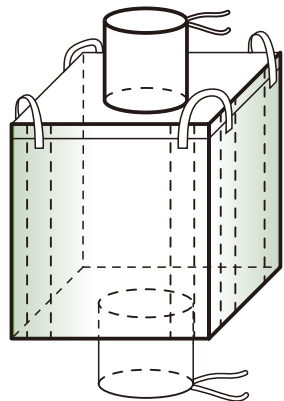

click to
Contact us

SSB-401

SSB-402

SSB-403

SSB-404

PHYSICAL CHARACTERISTICS

Volume Capacity(m ³)		0.8	1	1.2	1.4	1.6
BASE (87cm X 87cm) No side seam	HEIGHT (cm)	120	145	170	195	220
BASE (90cm X 90cm) 4 side seam						
Fabric: U.V Stabilized Polypropylene Cloth						
Safe Working Load: 1500kgs.						
Safety Factor: 5:1						