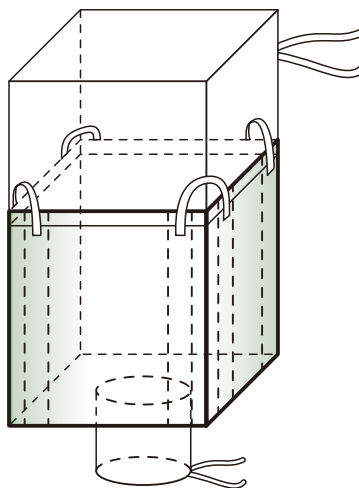

click to
Contact us

SSB-401

SSB-402

SSB-403

SSB-404

PHYSICAL CHARACTERISTICS

Volume Capacity(m ³)		0.8	1	1.2	1.4	1.6
BASE (87cm X 87cm) No side seam	HEIGHT (cm)	120	145	170	195	220
BASE (90cm X 90cm) 4 side seam						
Fabric: U.V Stabilized Polypropylene Cloth						
Safe Working Load: 1500kgs.						
Safety Factor: 5:1						