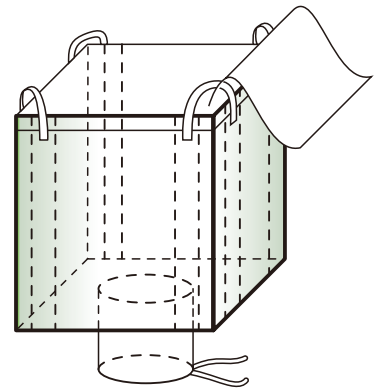

click to
Contact us

SSB-401

SSB-402

SSB-403

SSB-404

PHYSICAL CHARACTERISTICS

Volume Capacity(m ³)		0.8	1	1.2	1.4	1.6
BASE (87cm X 87cm) No side seam	HEIGHT (cm)	120	145	170	195	220
BASE (90cm X 90cm) 4 side seam						
Fabric: U.V Stabilized Polypropylene Cloth						
Safe Working Load: 1500kgs.						
Safety Factor: 5:1						