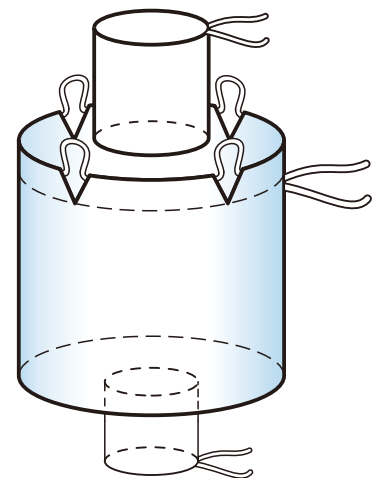

click to
Contact us

SRR-101

SRR-102

SRR-103

SRR-104

PHYSICAL CHARACTERISTICS

Volume Capacity(m ³)		0.8	1	1.2	1.4	1.6
BASE Ø100cm	HEIGHT (cm)	90	110	130	150	170
		75	95	115	135	155
BASE Ø115cm						

Fabric: U.V Stabilized Polypropylene Cloth