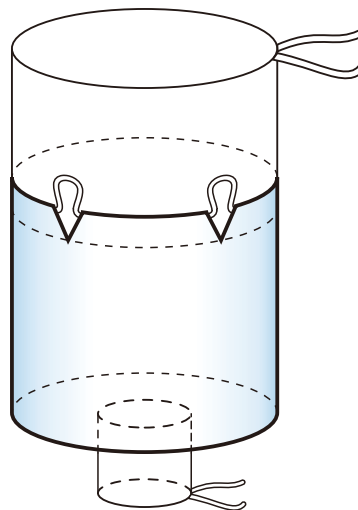

click to
Contact us

SRR-101

SRR-102

SRR-103

SRR-104

PHYSICAL CHARACTERISTICS

Volume Capacity(m ³)		0.8	1	1.2	1.4	1.6
BASE Ø100cm	HEIGHT (cm)	90	110	130	150	170
		75	95	115	135	155
BASE Ø115cm						

Fabric: U.V Stabilized Polypropylene Cloth