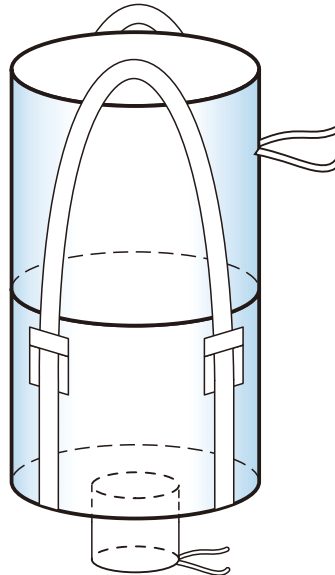

click to
Contact us

SRB-301

SRB-302

SRB-303

SRB-304

PHYSICAL CHARACTERISTICS

Volume Capacity(m ³)		0.8	1	1.2	1.4	1.6
BASE Ø100cm	HEIGHT (cm)	90	110	130	150	170
BASE Ø115cm		75	95	115	135	155

Fabric: U.V Stabilized Polypropylene Cloth