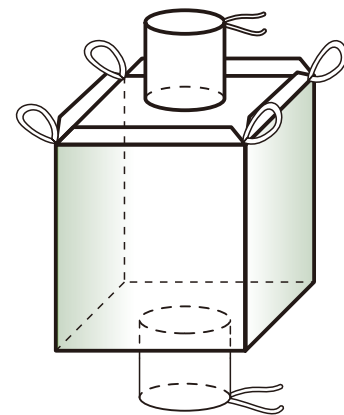

**SSR-201**

**SSR-202**

**SSR-203**

**SSR-204**

#### PHYSICAL CHARACTERISTICS

Volume Capacity(m <sup>3</sup> )		0.8	1	1.2	1.4	1.6
BASE (87cm X 87cm) No side seam	HEIGHT (cm)	120	145	170	195	220
BASE (90cm X 90cm) 4 side seam						
Fabric: U.V Stabilized Polypropylene Cloth						
Safe Working Load: 1500kgs.						
Safety Factor: 5:1						