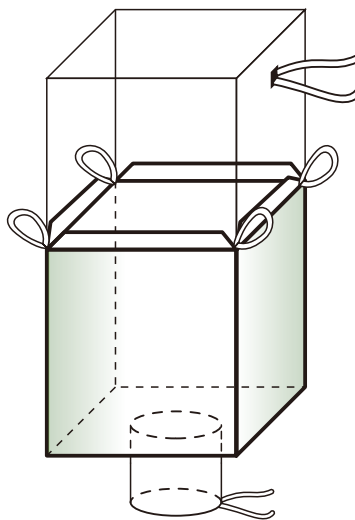

SSR-203

SSR-204