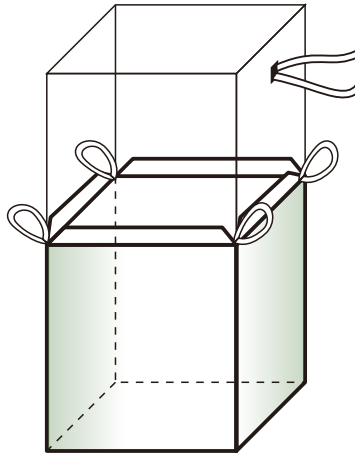

SOFT BAG SSR-200 SERIES

SOFTBAG KOREA CO.,LTD.

6FL, Shingang Bldg,
67, Seongsui-ro,
Seongdong-gu,
Seoul, KOREA

Tel. 82-2-462-1401

Fax. 82-2-462-1402

Email: kenny@softbagkorea.com

click to
Contact us

SSR-201

SSR-202