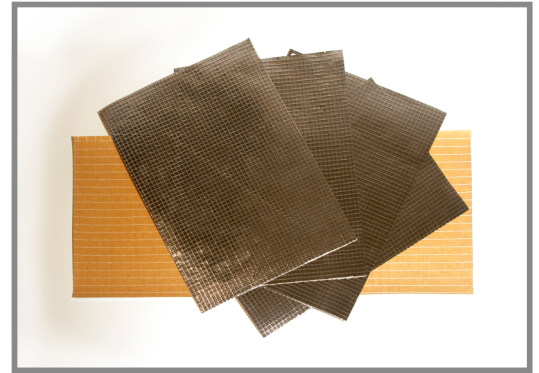

SOFT ALPAPER

PRODUCT ADVANTAGE

Single side foil/glass-scrim/Kraft paper is widely used materials for wall facing. It is one side aluminum foil laminated with Kraft paper, and it is reinforced by glass fiber in the middle. It gives you better insulation result than you thought.

TYPE

1. AL / PAPER
2. AL / PAPER / GLASS MESH / PE COATING
3. AL / GLASS MESH / FR PE COATING

SOFT ALPAPER

SOFTBAG KOREA CO.,LTD.

6FL, Shingang Bldg,
67, Seongsui-ro,
Seongdong-gu,
Seoul, KOREA

Tel. 82-2-462-1401