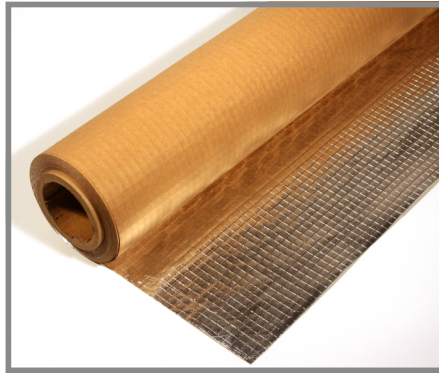

SOFT ALPAPER

PRODUCT ADVANTAGE

Single side foil/glass-scrim/Kraft paper is widely used materials for wall facing. It is one side aluminum foil laminated with Kraft paper, and it is reinforced by glass fiber in the middle. It gives you better insulation result than you thought.

TYPE

1. AL / PAPER
2. AL / PAPER / GLASS MESH / PE COATING
3. AL / GLASS MESH / FR PE COATING

SOFT ALPAPER

SOFTBAG KOREA CO.,LTD.

6FL, Shingang Bldg,
67, Seongsui-ro,
Seongdong-gu,
Seoul, KOREA

Tel. 82-2-462-1401